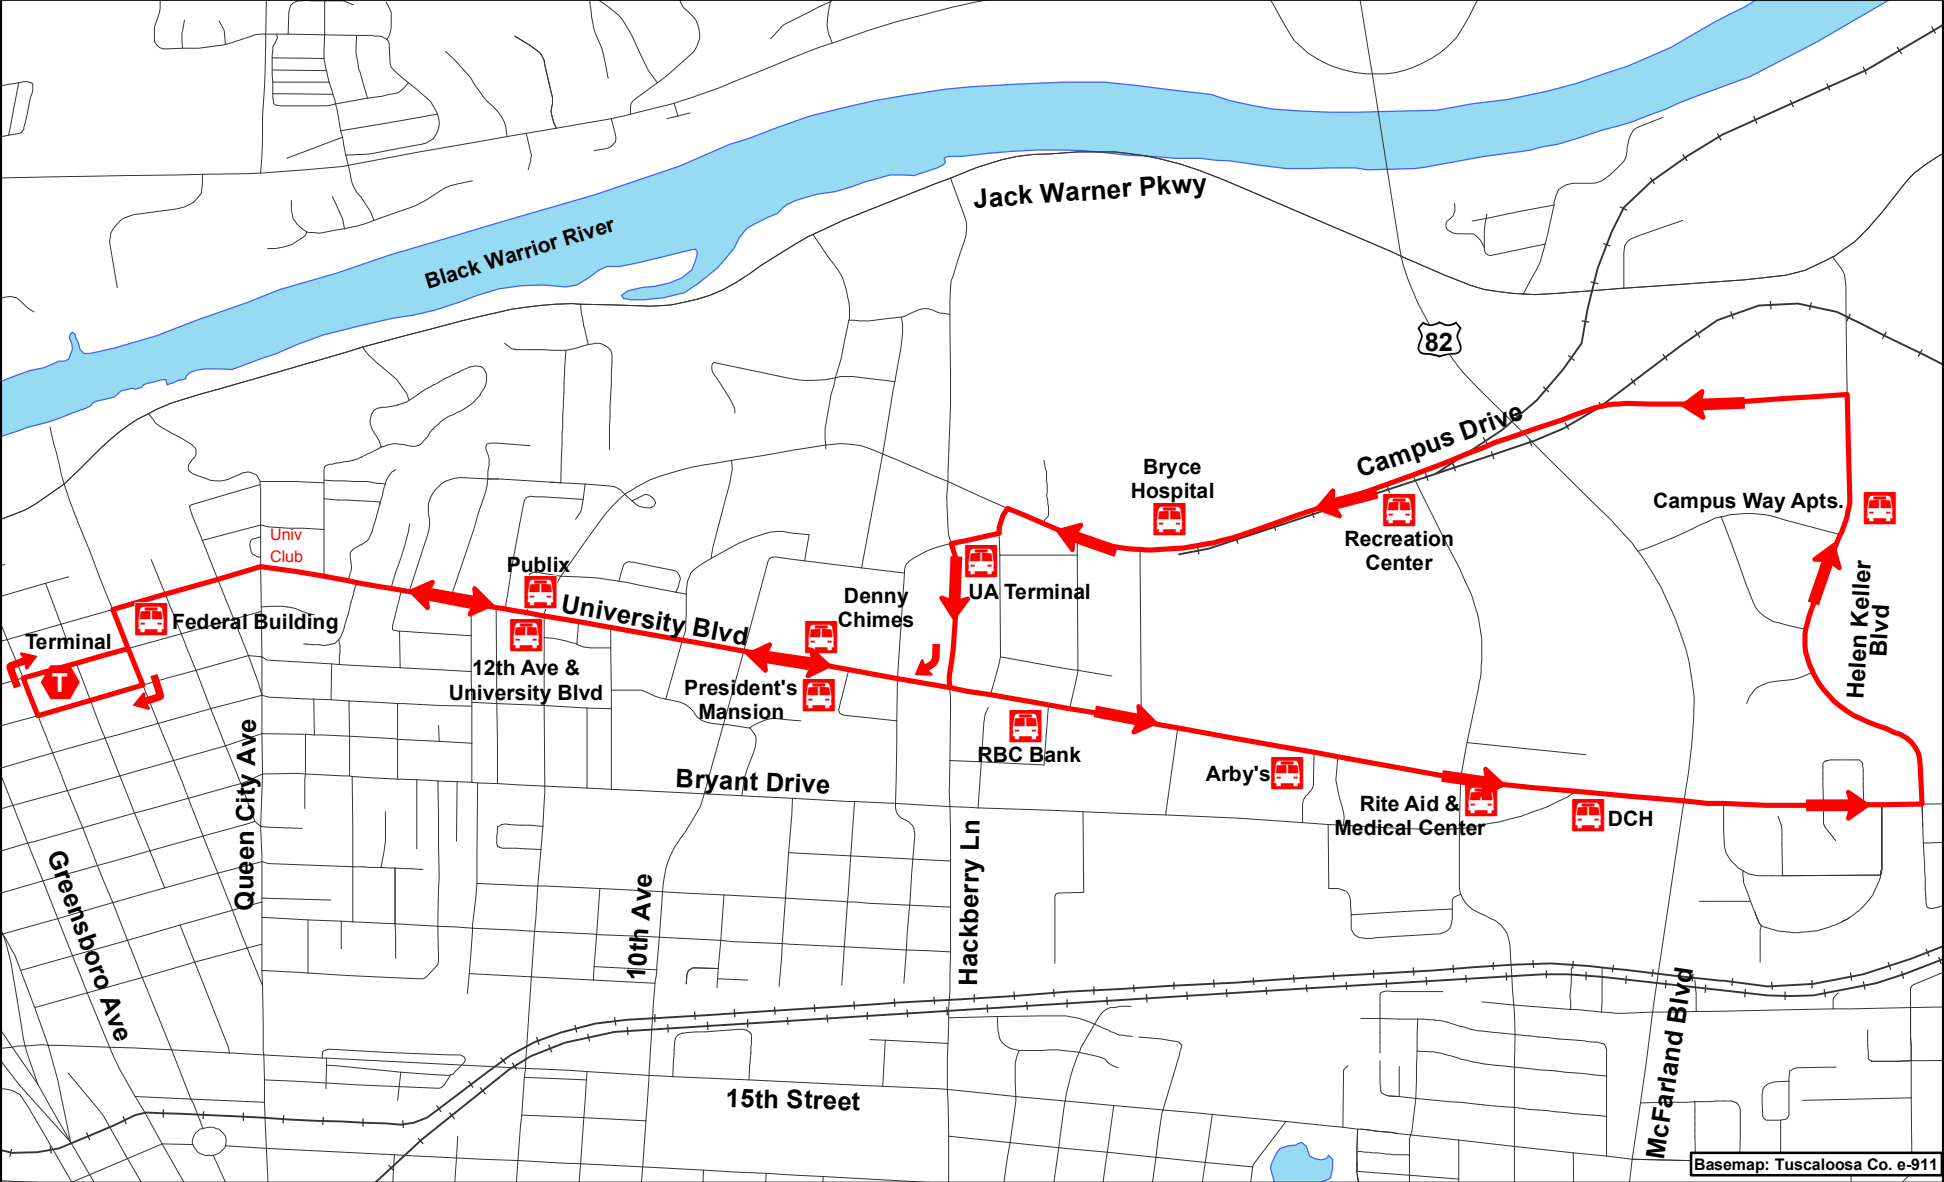

# University Shuttle Route

Basemap: Tuscaloosa Co. e-911

Indicates Bus Stop Location