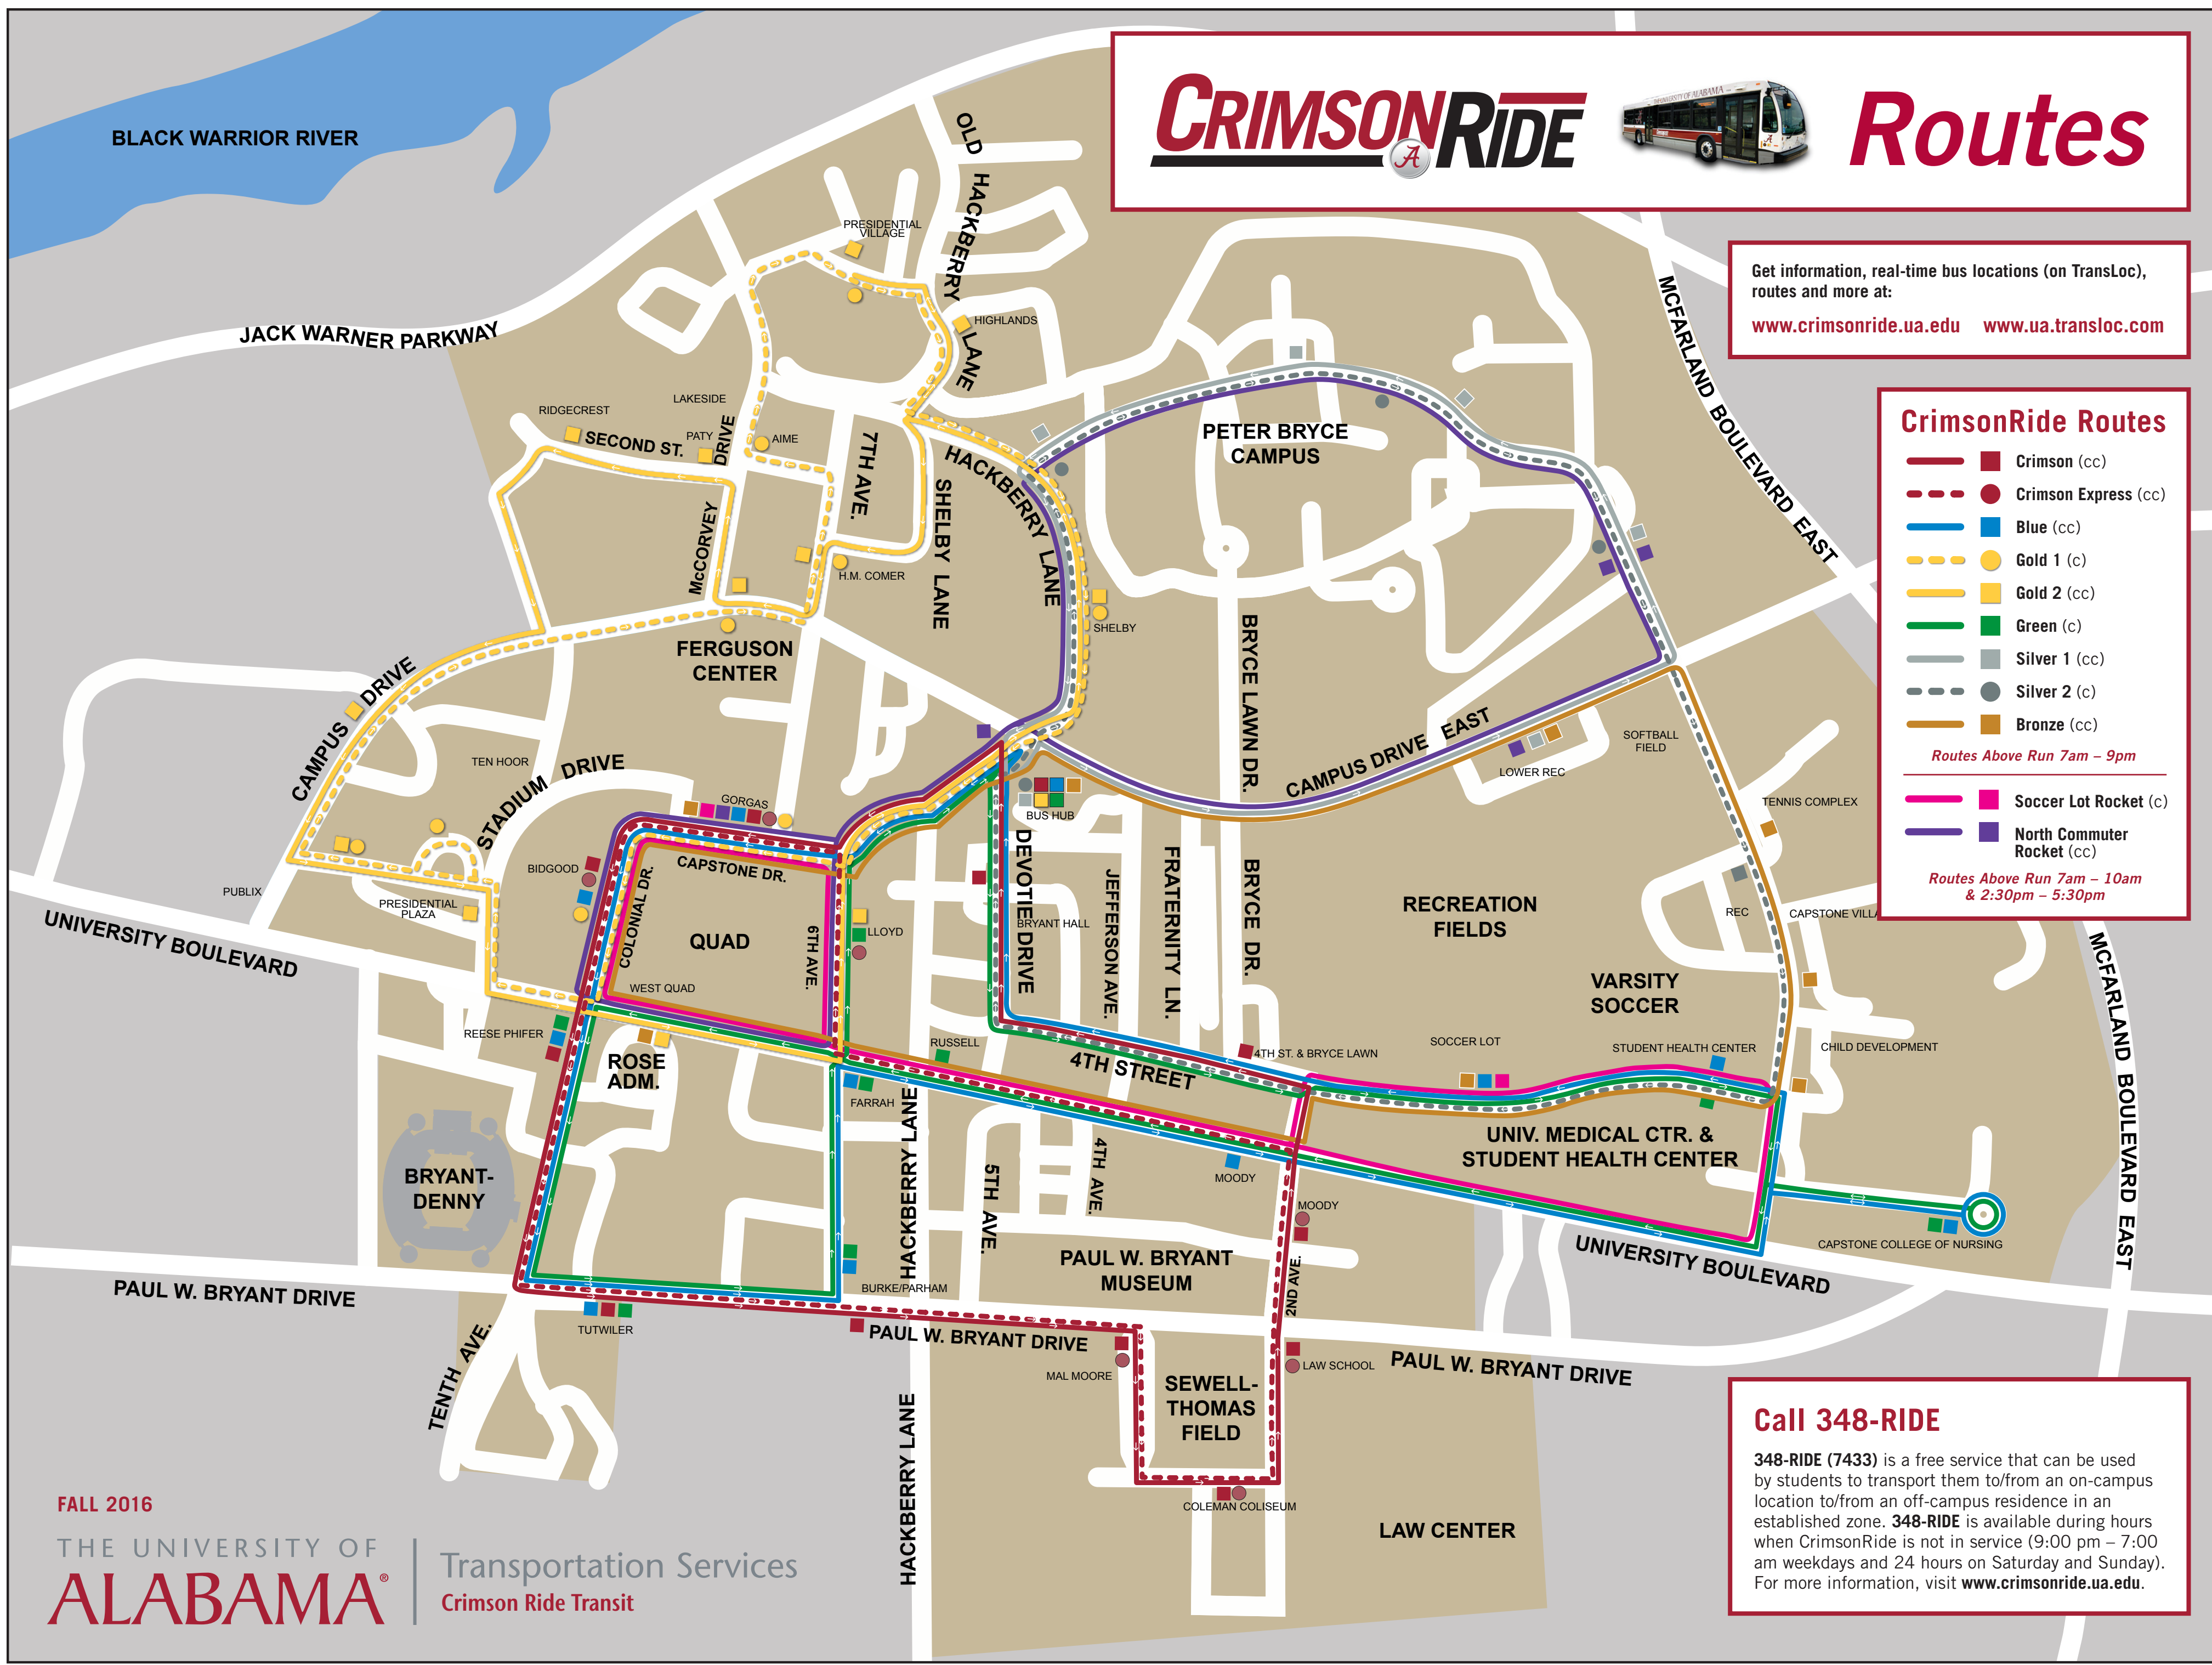

BLACK WARRIOR RIVER

CRIMSON RIDE

Routes

Get information, real-time bus locations (on TransLoc), routes and more at:

www.crimsonride.ua.edu www.ua.transloc.com

CrimsonRide Routes

- Crimson (cc)
- Crimson Express (cc)
- Blue (cc)
- Gold 1 (c)
- Gold 2 (cc)
- Green (c)
- Silver 1 (cc)
- Silver 2 (c)
- Bronze (cc)

Routes Above Run 7am - 9pm

- Soccer Lot Rocket (c)
- North Commuter Rocket (cc)

Routes Above Run 7am - 10am & 2:30pm - 5:30pm

Call 348-RIDE

348-RIDE (7433) is a free service that can be used by students to transport them to/from an on-campus location to/from an off-campus residence in an established zone. 348-RIDE is available during hours when CrimsonRide is not in service (9:00 pm - 7:00 am weekdays and 24 hours on Saturday and Sunday). For more information, visit www.crimsonride.ua.edu.